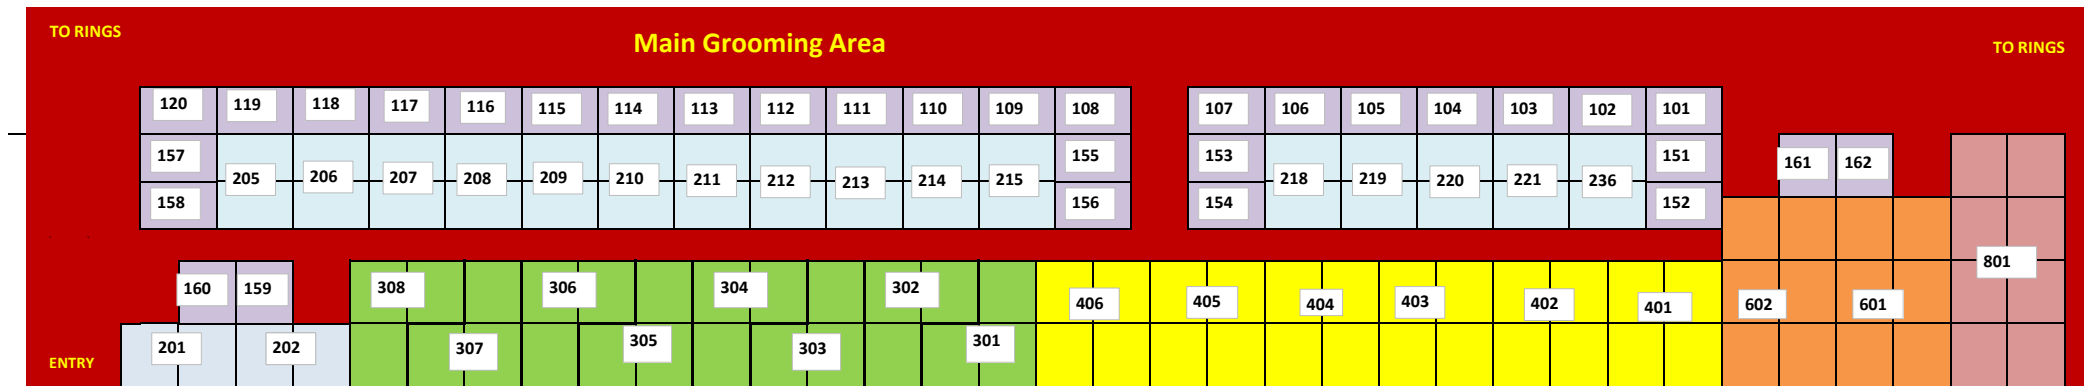

FRIDAY

Area R off Main Grooming Area

Area C off Main Grooming Area
(not true representation of floor plan in this area)

Grooming Area B

130

SATURDAY

Area R off Main Grooming Area

Area C off Main Grooming Area
(not true representation of floor plan in this area)

Grooming Area B

NZ National Dog Show 2017